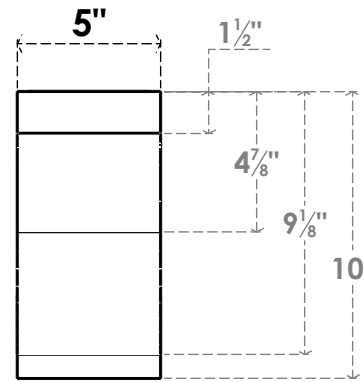

ITEM NUMBER: BRCPO050X10000X10000BKR

5"W X 10"D X 10"H BAKER ARCHITECTURAL GRADE PVC OPEN BRACE

SIDE PROFILE

FRONT PROFILE

ISOMETRIC

EKENA MILLWORK
2300 WEST MAIN ST.
CLARKSVILLE, TX 75426
TOLL FREE: 866-607-0453
WWW.EKENAMILLWORK.COM