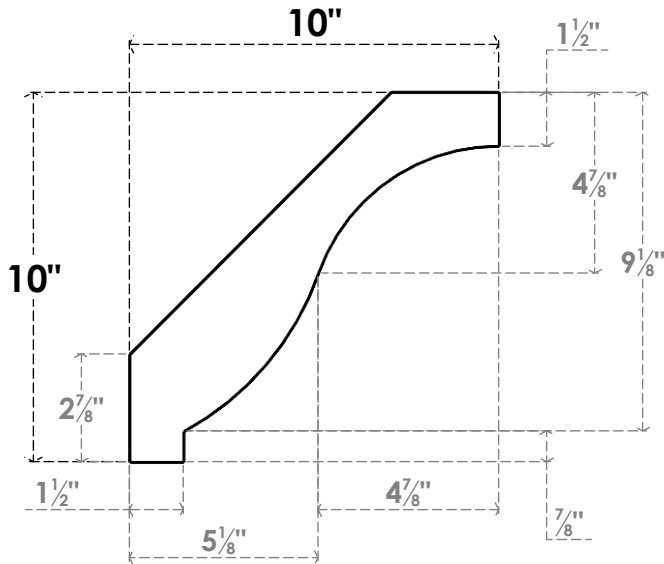

ITEM NUMBER: BRCPO050X10000X10000BKR

5"W X 10"D X 10"H BAKER ARCHITECTURAL GRADE PVC OPEN BRACE

SIDE PROFILE

FRONT PROFILE

ISOMETRIC

EKENA MILLWORK
2300 WEST MAIN ST.
CLARKSVILLE, TX 75426
TOLL FREE: 866-607-0453
WWW.EKENAMILLWORK.COM