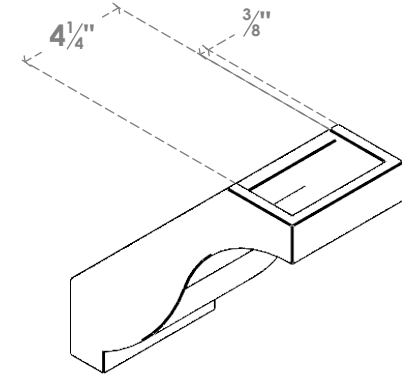

ITEM NUMBER: BRCPO050X10000X10000BKR

5"W X 10"D X 10"H BAKER ARCHITECTURAL GRADE PVC OPEN BRACE

SIDE PROFILE

FRONT PROFILE

ISOMETRIC

EKENA MILLWORK
2300 WEST MAIN ST.
CLARKSVILLE, TX 75426
TOLL FREE: 866-607-0453
WWW.EKENAMILLWORK.COM